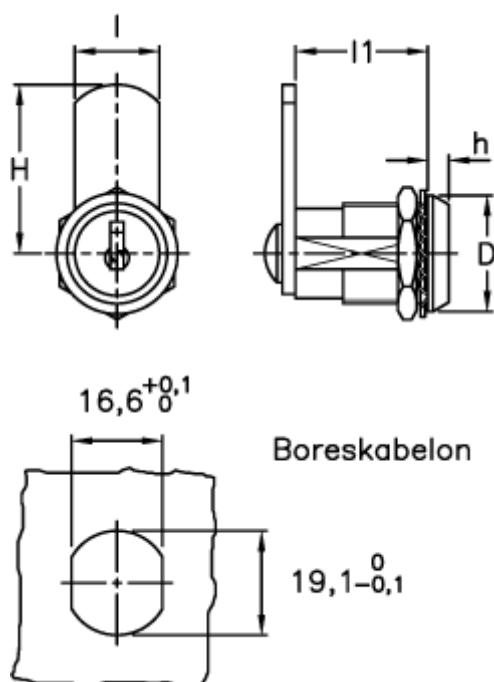

Article number: 2310421415

Description: E+G Latch w/lock
CS.20/32

Measures

$D = 23$

$H = 32$

$h = 5$

$l = 16$

$l1 = 20$